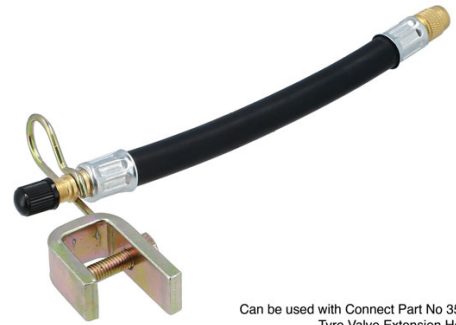

Tyre Valve Extensions Flexible Type 180mm - 1 pc

Lets you reach and connect to difficult to access valves so that the tyre pressure can be easily checked and adjusted. These flexible tyre valve extensions are available in three different lengths, making them suitable to fit; Motorcycles, caravans, cars, commercial vehicles and even twin wheel vehicles.

Additional Information

- Extension de valve de pneu
- Convient pour VL et PL
- Type flexible
- Longueur : 180mm
- 1 pc

<http://product/35083>

Can be used with Connect Part No 35086, Tyre Valve Extension Holder.